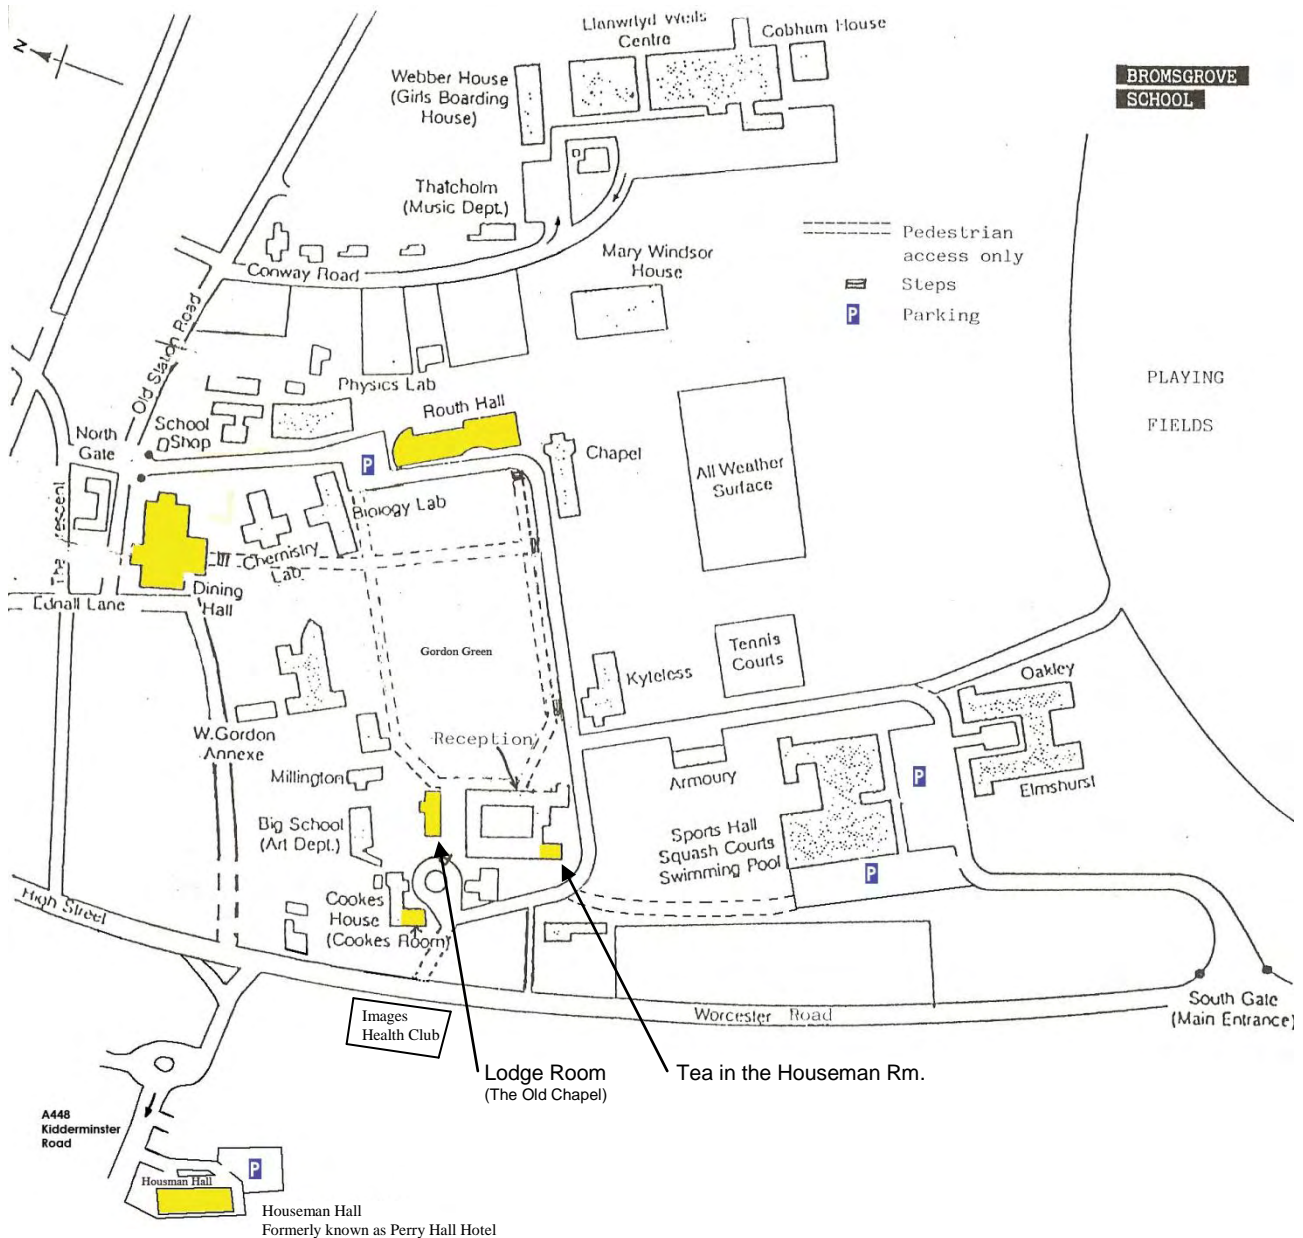

Directions

Old Bromsgrovian Lodge 5743

www.oldbromsgrovianlodge.org.uk

The Festive Board is normally held at Houseman Hall, formerly known as Perry Hall Hotel. It is advisable to park at Houseman Hall and walk up to the Lodge Room (the Old Chapel), the main school car park gates may be locked by the time the Festive Board finishes.

A code is required for Houseman Hall Car Park and the pedestrian gate off Worcester Road, opposite Images Health Club.

Please see the Summons or contact the lodge secretary prior to attending to ensure you have the codes required.

For Senior School: Turn left (B4094 and then B4091). Climb and descend Rock Hill for ½ mile going straight over the mini-roundabout at the Junction with Charford Road and passing the Labour Club on the left. 250 metres further on turn right through the main School gates (South Gates) which are set back from the road. Park by the Sports Hall and follow signs to Reception.

From the North: M5 exit at J4. From the South/Oxford/London: M42 exit at J1

From the M5 J4, follow the A38 Bromsgrove signs for 1½ miles past the Marlbrook Inn, over the M42 roundabout and past the Harvester Inn.